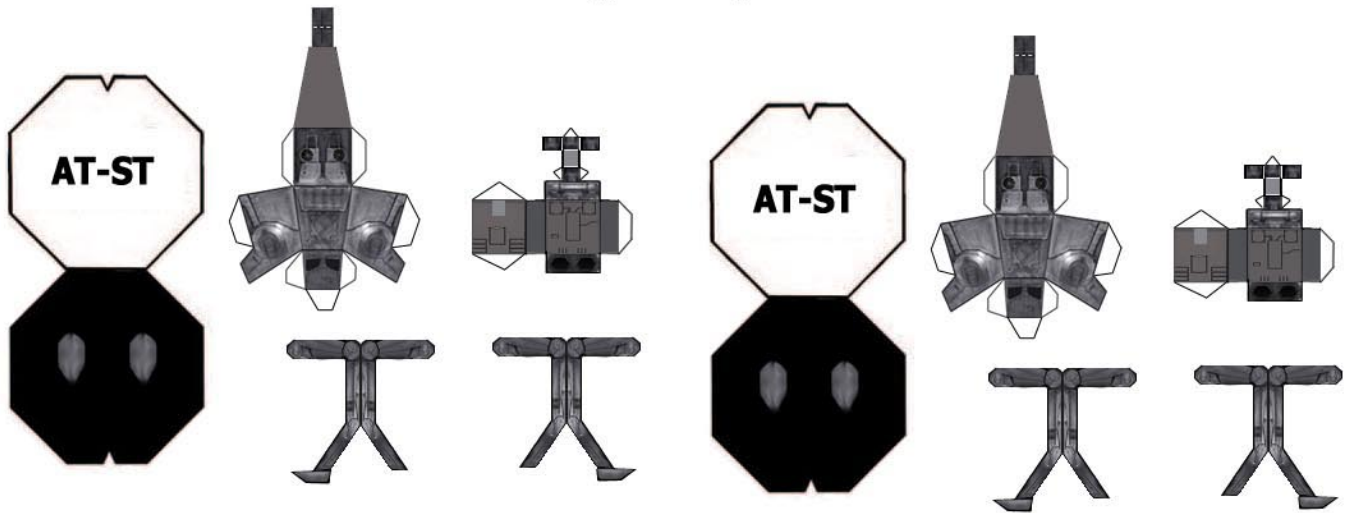

AT-ST All Terrain Scout Transport

Available for download at www.momirfarooq.com

For use with Wizards of the Coast's Starship Battles Miniatures
(house rules for ground combat coming ~~soon~~)

eventually

Model by Momir Farooq