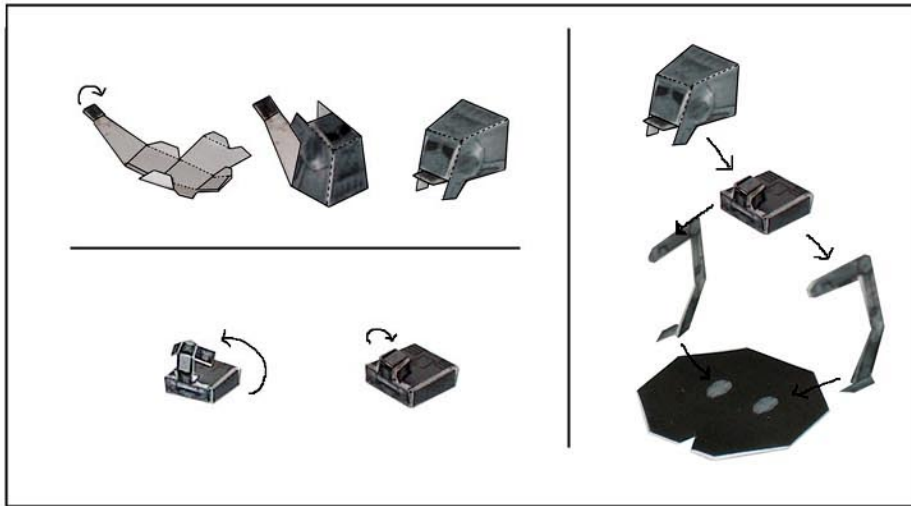

AT-ST All Terrain Scout Transport

Available for download at www.momirfarooq.com

For use with Wizards of the Coast's Starship Battles Miniatures
(house rules for ground combat coming ~~soon~~)

eventually

Model by Momir Farooq